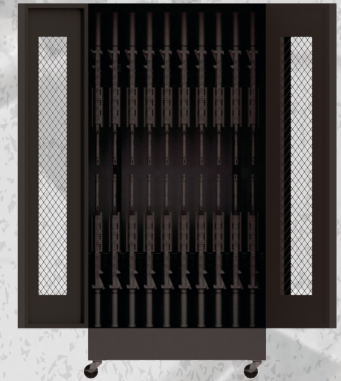

RAPTOR PRODUCTS M4 MOBILE TRANSPORT GUIDE

1 RAPTOR SINGLE CABINET

SINGLE CABINET SPECS

- DIM: 36X18X48
- WEIGHT 95LBS
- CAPACITY (10)
- UTILIZES RAPTOR WEAPON MOUNTING SYSTEM
- 4 SWIVEL CASTERS
- 4 D-RING TIE DOWNS
- CUSTOMIZABLE

2 RAPTOR DOUBLE CABINET

DOUBLE CABINET SPECS

- DIM: 36X18X72
- WEIGHT 185LBS
- CAPACITY (20)
- UTILIZES RAPTOR WEAPON MOUNTING SYSTEM
- 4 SWIVEL CASTERS
- 4 D-RING TIE DOWNS
- CUSTOMIZABLE

3 RAPTOR SINGLE CART

SINGLE CART SPECS

- DIM: 36X24X28
- WEIGHT 50LBS
- CAPACITY (20)
- UTILIZES RAPTOR WEAPON MOUNTING SYSTEM
- 4 SWIVEL CASTERS
- 2 D-RING TIE DOWNS
- CUSTOMIZABLE

4 RAPTOR DOUBLE CART

DOUBLE CART SPECS

- DIM: 36X24X56
- WEIGHT 80LBS
- CAPACITY (40)
- UTILIZES RAPTOR WEAPON MOUNTING SYSTEM
- 4 SWIVEL CASTERS
- 2 D-RING TIE DOWNS
- CUSTOMIZABLE