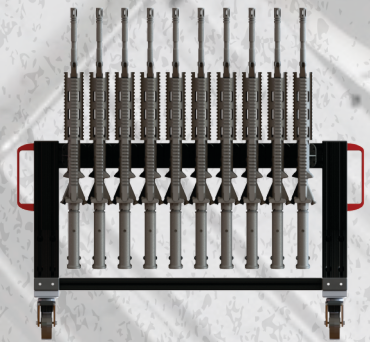

RAPTOR PRODUCTS M4 MOBILE TRANSPORT GUIDE

1 RAPTOR SINGLE CABINET

SINGLE CABINET SPECS

- DIM: 36X18X48
- WEIGHT 95LBS
- CAPACITY (10)
- UTILIZES RAPTOR WEAPON MOUNTING SYSTEM
- 4 SWIVEL CASTERS
- 4 D-RING TIE DOWNS
- CUSTOMIZABLE

2 RAPTOR DOUBLE CABINET

DOUBLE CABINET SPECS

- DIM: 36X18X72
- WEIGHT 185LBS
- CAPACITY (20)
- UTILIZES RAPTOR WEAPON MOUNTING SYSTEM
- 4 SWIVEL CASTERS
- 4 D-RING TIE DOWNS
- CUSTOMIZABLE

3 RAPTOR SINGLE CART

SINGLE CART SPECS

- DIM: 36X24X28
- WEIGHT 50LBS
- CAPACITY (20)
- UTILIZES RAPTOR WEAPON MOUNTING SYSTEM
- 4 SWIVEL CASTERS
- 2 D-RING TIE DOWNS
- CUSTOMIZABLE

4 RAPTOR DOUBLE CART

DOUBLE CART SPECS

- DIM: 36X24X56
- WEIGHT 80LBS
- CAPACITY (40)
- UTILIZES RAPTOR WEAPON MOUNTING SYSTEM
- 4 SWIVEL CASTERS
- 2 D-RING TIE DOWNS
- CUSTOMIZABLE