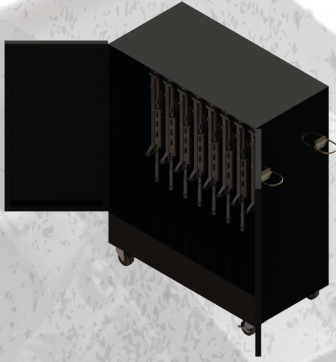

RAPTOR PRODUCTS M4 MOBILE TRANSPORT GUIDE

1 RAPTOR SINGLE CABINET

SINGLE CABINET SPECS

- DIM: 36X18X48
- WEIGHT 95LBS
- CAPACITY (10)
- UTILIZES RAPTOR WEAPON MOUNTING SYSTEM
- 4 SWIVEL CASTERS
- 4 D-RING TIE DOWNS
- CUSTOMIZABLE

2 RAPTOR DOUBLE CABINET

DOUBLE CABINET SPECS

- DIM: 36X18X72
- WEIGHT 185LBS
- CAPACITY (20)
- UTILIZES RAPTOR WEAPON MOUNTING SYSTEM
- 4 SWIVEL CASTERS
- 4 D-RING TIE DOWNS
- CUSTOMIZABLE

3 RAPTOR SINGLE CART

SINGLE CART SPECS

- DIM: 36X24X28
- WEIGHT 50LBS
- CAPACITY (20)
- UTILIZES RAPTOR WEAPON MOUNTING SYSTEM
- 4 SWIVEL CASTERS
- 2 D-RING TIE DOWNS
- CUSTOMIZABLE

4 RAPTOR DOUBLE CART

DOUBLE CART SPECS

- DIM: 36X24X56
- WEIGHT 80LBS
- CAPACITY (40)
- UTILIZES RAPTOR WEAPON MOUNTING SYSTEM
- 4 SWIVEL CASTERS
- 2 D-RING TIE DOWNS
- CUSTOMIZABLE