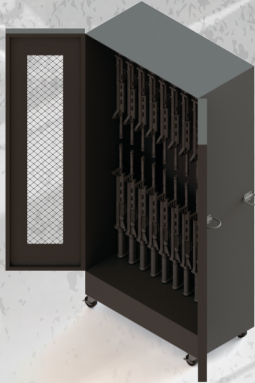

RAPTOR PRODUCTS M4 MOBILE TRANSPORT GUIDE

1 RAPTOR SINGLE CABINET

SINGLE CABINET SPECS

- DIM: 36X18X48
- WEIGHT 95LBS
- CAPACITY (10)
- UTILIZES RAPTOR WEAPON MOUNTING SYSTEM
- 4 SWIVEL CASTERS
- 4 D-RING TIE DOWNS
- CUSTOMIZABLE

2 RAPTOR DOUBLE CABINET

DOUBLE CABINET SPECS

- DIM: 36X18X72
- WEIGHT 185LBS
- CAPACITY (20)
- UTILIZES RAPTOR WEAPON MOUNTING SYSTEM
- 4 SWIVEL CASTERS
- 4 D-RING TIE DOWNS
- CUSTOMIZABLE

3 RAPTOR SINGLE CART

SINGLE CART SPECS

- DIM: 36X24X28
- WEIGHT 50LBS
- CAPACITY (20)
- UTILIZES RAPTOR WEAPON MOUNTING SYSTEM
- 4 SWIVEL CASTERS
- 2 D-RING TIE DOWNS
- CUSTOMIZABLE

4 RAPTOR DOUBLE CART

DOUBLE CART SPECS

- DIM: 36X24X56
- WEIGHT 80LBS
- CAPACITY (40)
- UTILIZES RAPTOR WEAPON MOUNTING SYSTEM
- 4 SWIVEL CASTERS
- 2 D-RING TIE DOWNS
- CUSTOMIZABLE