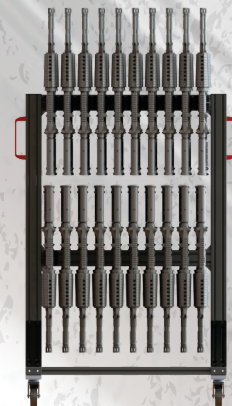

RAPTOR PRODUCTS M4 MOBILE TRANSPORT GUIDE

1 RAPTOR SINGLE CABINET

SINGLE CABINET SPECS

- DIM: 36X18X48
- WEIGHT 95LBS
- CAPACITY (10)
- UTILIZES RAPTOR WEAPON MOUNTING SYSTEM
- 4 SWIVEL CASTERS
- 4 D-RING TIE DOWNS
- CUSTOMIZABLE

2 RAPTOR DOUBLE CABINET

DOUBLE CABINET SPECS

- DIM: 36X18X72
- WEIGHT 185LBS
- CAPACITY (20)
- UTILIZES RAPTOR WEAPON MOUNTING SYSTEM
- 4 SWIVEL CASTERS
- 4 D-RING TIE DOWNS
- CUSTOMIZABLE

3 RAPTOR SINGLE CART

SINGLE CART SPECS

- DIM: 36X24X28
- WEIGHT 50LBS
- CAPACITY (20)
- UTILIZES RAPTOR WEAPON MOUNTING SYSTEM
- 4 SWIVEL CASTERS
- 2 D-RING TIE DOWNS
- CUSTOMIZABLE

4 RAPTOR DOUBLE CART

DOUBLE CART SPECS

- DIM: 36X24X56
- WEIGHT 80LBS
- CAPACITY (40)
- UTILIZES RAPTOR WEAPON MOUNTING SYSTEM
- 4 SWIVEL CASTERS
- 2 D-RING TIE DOWNS
- CUSTOMIZABLE