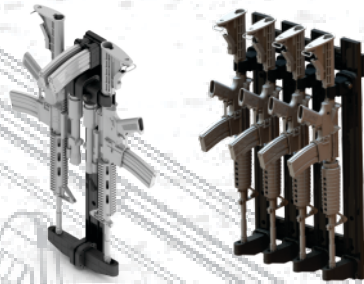

RAPTOR PRODUCTS WEAPON MOUNTS

1 WALL MOUNTED

SINGLE WEAPON MOUNT

MULTI-WEAPON MOUNT

ARMORY

LONG GUNS & HAND GUNS

2 VEHICLE MOUNTED

ROLL BAR MOUNT

4 CUSTOM APPLICATIONS

COMPLETE ARMORY

RAPTOR SWIVEL MOUNT™

TRAILER AND MOBILE COMMAND

SECURE ENCLOSURES