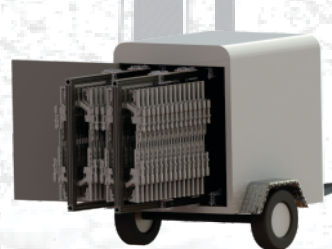

RAPTOR PRODUCTS WEAPON MOUNTS

1 WALL MOUNTED

SINGLE WEAPON MOUNT

MULTI-WEAPON MOUNT

ARMORY

LONG GUNS & HAND GUNS

2 VEHICLE MOUNTED

ROLL BAR MOUNT

4 CUSTOM APPLICATIONS

COMPLETE ARMORY

RAPTOR SWIVEL MOUNT™

TRAILER AND MOBILE COMMAND

SECURE ENCLOSURES