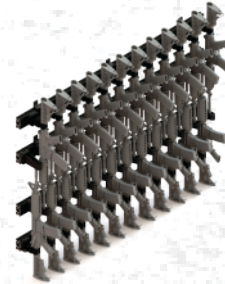

RAPTOR PRODUCTS WEAPON MOUNTS

1 WALL MOUNTED

SINGLE WEAPON MOUNT

MULTI-WEAPON MOUNT

ARMORY

LONG GUNS & HAND GUNS

2 VEHICLE MOUNTED

ROLL BAR MOUNT