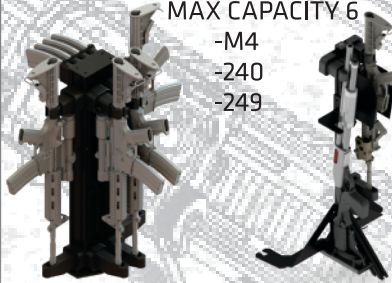

RAPTOR PRODUCTS WEAPON MOUNTS

1 WALL MOUNTED

SINGLE WEAPON MOUNT

MULTI-WEAPON MOUNT

ARMORY

LONG GUNS & HAND GUNS

2 VEHICLE MOUNTED

ROLL BAR MOUNT

-M4
-240
-249

FLOOR MOUNT MAX CAPACITY 6

-M4
-240
-249

PARTITION MOUNT MAX CAPACITY 2

-M4
-M870

OVERHEAD MOUNT MAX CAPACITY 2

-M4
-M870

3 TRANSPORT