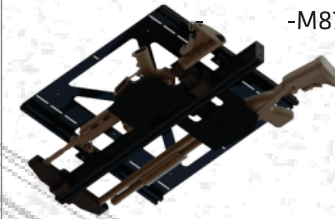

RAPTOR PRODUCTS WEAPON MOUNTS

1 WALL MOUNTED

SINGLE WEAPON MOUNT

MULTI-WEAPON MOUNT

ARMORY

LONG GUNS & HAND GUNS

2 VEHICLE MOUNTED

ROLL BAR MOUNT

-M4
-240
-249

FLOOR MOUNT MAX CAPACITY 6

-M4
-240
-249

PARTITION MOUNT MAX CAPACITY 2

-M4
-M870

OVERHEAD MOUNT MAX CAPACITY 2

-M4
-M870

3 TRANSPORT